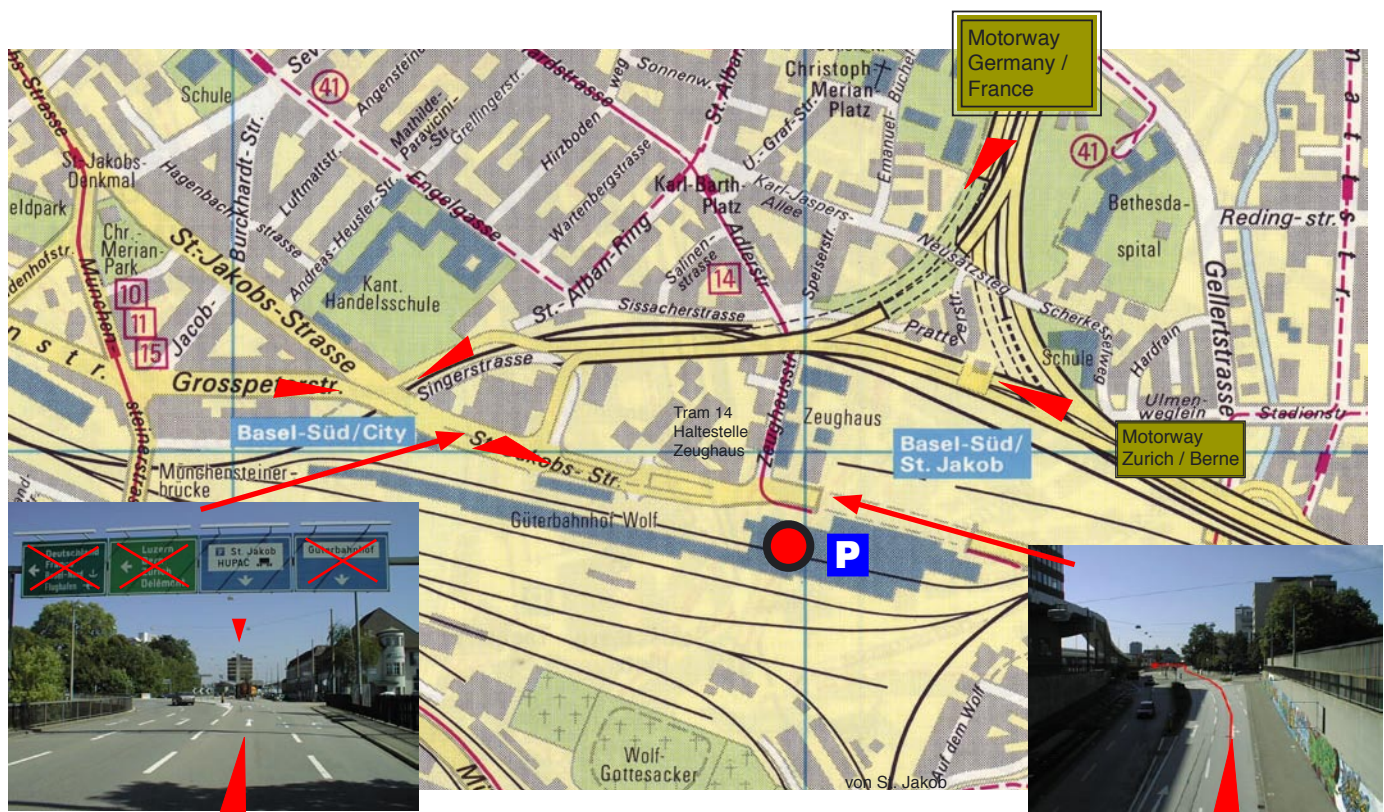

Aus Rtg. Innenstadt,  
 Autobahn von Deutschland (A5)  
 Autobahn Frankreich (A35) und von  
 Bern (A2) und Zürich (A3)

von St. Jakob Fussballstadion,  
 MuttENZ und H18 Laufental

Wir freuen uns auf Sie !

## How to find Agility Logistics AG in Basel

**By Car**  
 From Berne/Zurich on motorway A2/A3 in direction Basel-Süd/City, take the left lane. After the exit turn left at the traffic light and take direction "Güterbhf Wolf / HUPAC / St. Jakob." Take the very right lane and afterwards follow the lane "HUPAC", after 250m (2nd entrance) turn right and after that turn left and drive up the ramp (white building named UAG). Take the 1st entrance and use one of the 4 visitor parking lots.

From Germany on motorway A2 in direction Basel Süd/City, Exit, "Güterbahnhof Wolf/HUPAC/St. Jakob" please take the left lane and turn left at the traffic light. Take the very right lane and afterwards follow the lane "HUPAC", after 250m (2nd entrance) turn right and after that turn left and drive up the ramp (white building named UAG). Take the 1st entrance and use one of the 4 visitor parking lots.

From the City-Centre,  
 Motorway from Germany (A5)  
 Motorway from France (A35) and from  
 Berne (A2) and Zurich (A3)

from St. Jakob Stadium,  
 MuttENZ and H18 Laufental

**We're looking forward to seeing you!**